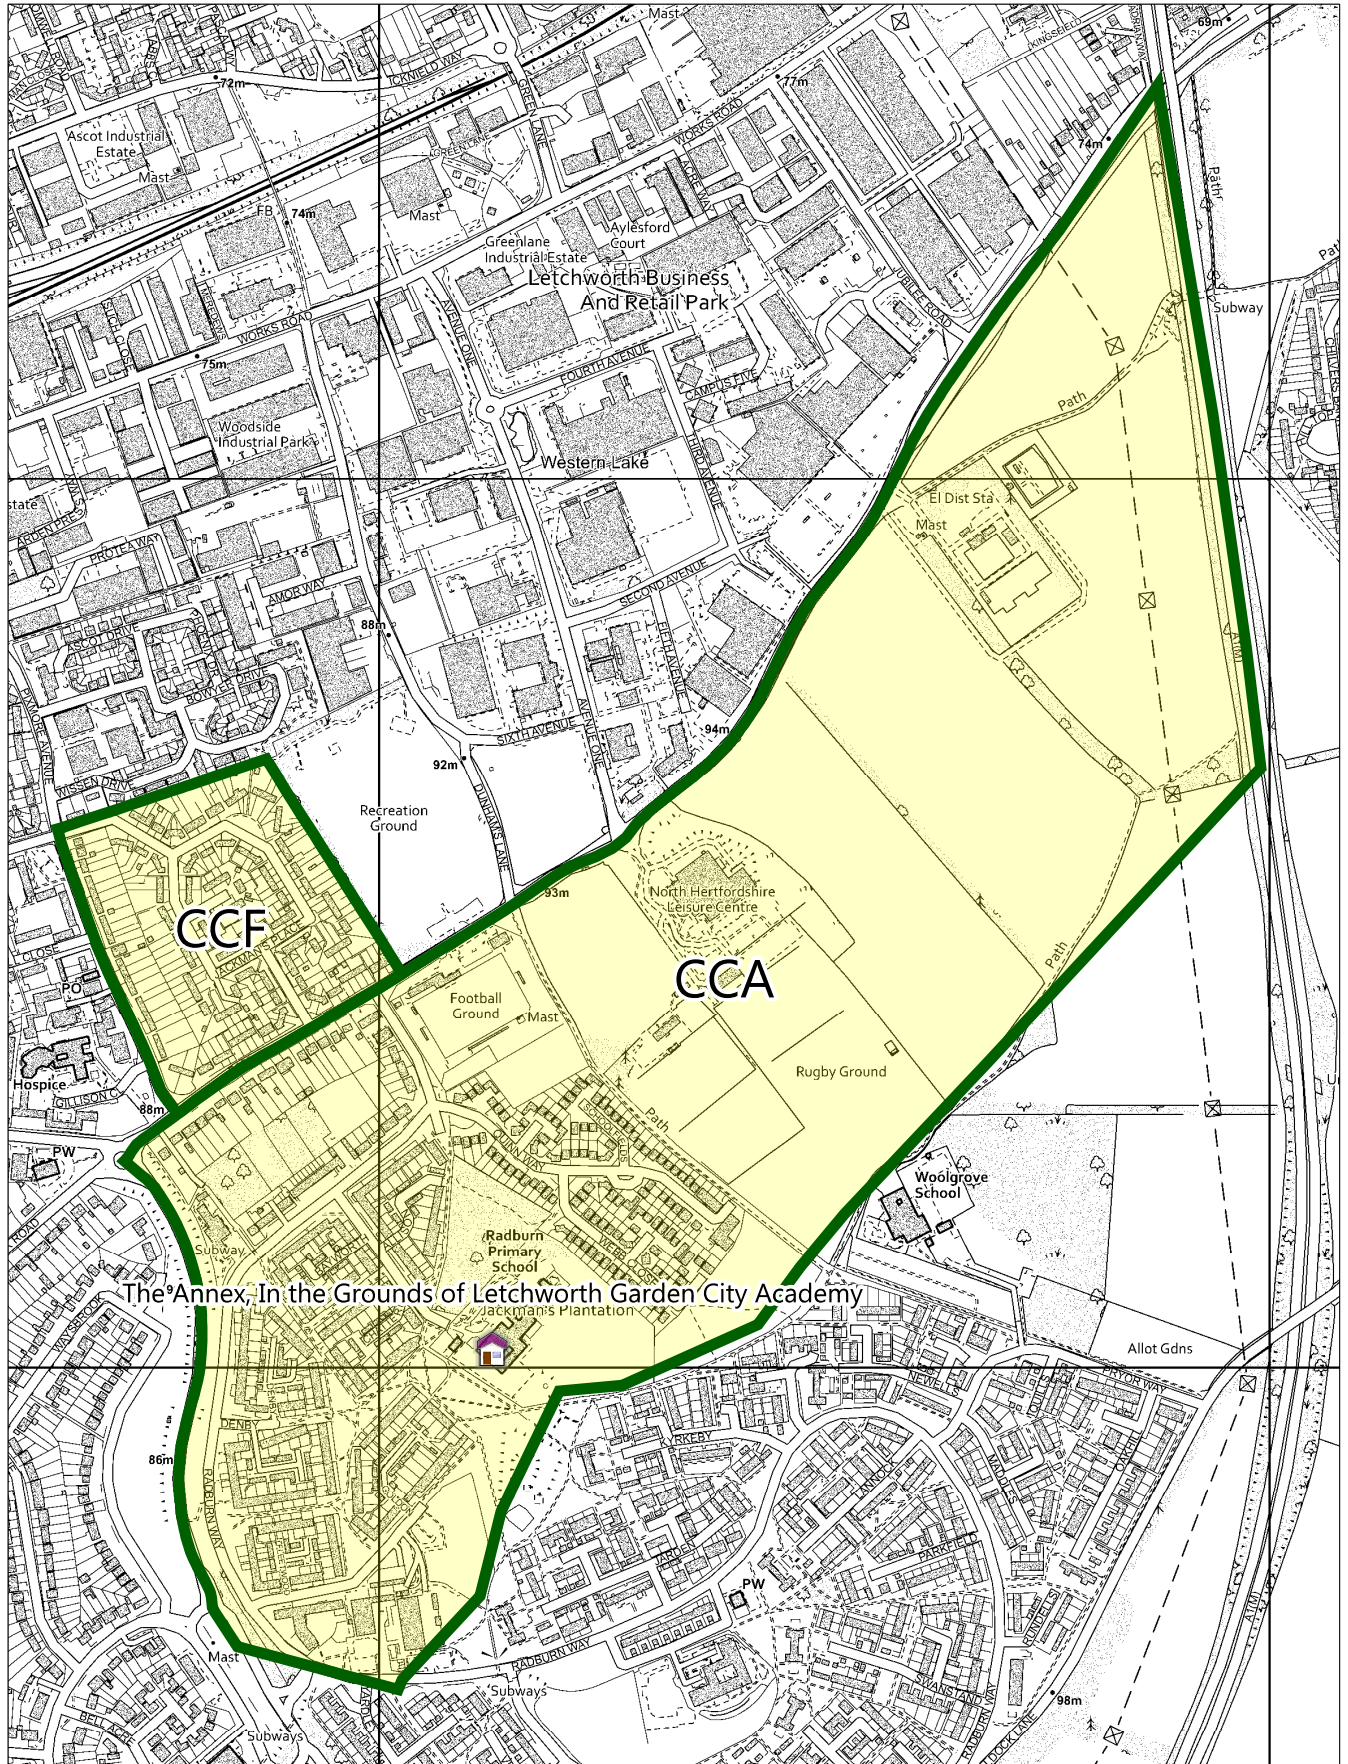

The Annex, In the Grounds of Letchworth Garden City Academy - Letchworth South East Ward

The Annex, In the Grounds of Letchworth Garden City Academy,
OFF Radburn Way, Letchworth Garden City, Herts, SG6 2JZ

NORTH HERTFORDSHIRE DISTRICT COUNCIL

Scale: 1:8500
Date: 21:08:19

© Crown copyright and database rights 2019 Ordnance Survey 100018622